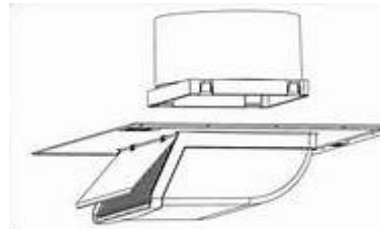

SOFFIT INTAKE / EXHAUST VENTS

<u>Code</u>	<u>Description</u>	<u>Pkg</u>
SV28	10 1/2" x 10 1/2 x 4 3/8 HOOD	6
RV284	4" SNAP IN ADAPTER	30
RV285	5" SNAP IN ADAPTER	30
RV286	6" SNAP IN ADAPTER	30
RV287	7" SNAP IN ADAPTER	30
RV288	8" SNAP IN ADAPTER	30
SV4	4" SOFFIT VENT/DAMPER	24
SV5	5" SOFFIT VENT DAMPER	24